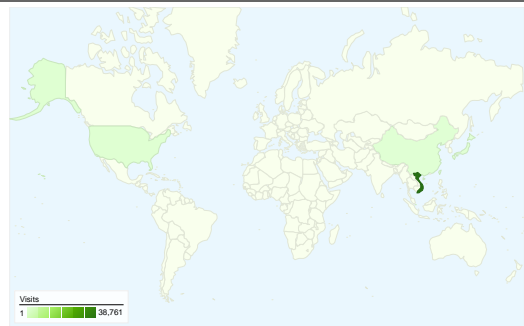

Site Usage

39,838 Visits

65.18% Bounce Rate

114,938 Pageviews

00:04:26 Avg. Time on Site

2.89 Pages/Visit

61.24% % New Visits

Visitors Overview

Visitors
24,433

Map Overlay world

Traffic Sources Overview

- **Search Engines**
24,183 (60.70%)
- **Direct Traffic**
13,924 (34.95%)
- **Referring Sites**
1,731 (4.35%)

Content Overview

Pages	Pageviews	% Pageviews
/	14,194	12.35%
/?cid=4,3&txtiditem=0	2,429	2.11%
/?cid=4,3&txtiditem=14	2,164	1.88%
/index.php	1,812	1.58%
/?cid=4,3&txtiditem=3	1,667	1.45%

24,433 people visited this site

-  **39,838** Visits
-  **24,433** Absolute Unique Visitors
-  **114,938** Pageviews
-  **2.89** Average Pageviews
-  **00:04:26** Time on Site
-  **65.18%** Bounce Rate
-  **61.38%** New Visits

39,838 visits came from 38 countries/territories

Site Usage

Country/Territory	Visits	Pages/Visit	Avg. Time on Site	% New Visits	Bounce Rate
Visits 39,838 % of Site Total: 100.00%	Pages/Visit 2.89 Site Avg: 2.89 (0.00%)	Avg. Time on Site 00:04:26 Site Avg: 00:04:26 (0.00%)	% New Visits 61.37% Site Avg: 61.24% (0.22%)	Bounce Rate 65.18% Site Avg: 65.18% (0.00%)	
Vietnam	38,761	2.88	00:04:25	61.60%	65.24%
United States	312	2.73	00:03:29	41.99%	75.64%
Singapore	130	2.55	00:05:02	52.31%	53.08%
Japan	114	3.28	00:04:50	56.14%	53.51%
China	82	2.90	00:02:29	37.80%	76.83%
Australia	65	3.51	00:04:00	69.23%	60.00%
South Korea	52	3.27	00:05:21	75.00%	67.31%
France	45	1.96	00:02:30	57.78%	71.11%
Algeria	44	4.11	00:12:14	4.55%	25.00%
Germany	40	3.22	00:03:24	72.50%	67.50%