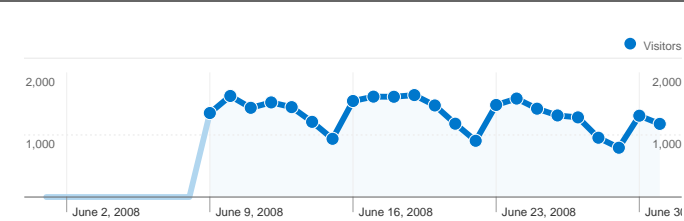

Site Usage

39,838 Visits

65.18% Bounce Rate

114,938 Pageviews

00:04:26 Avg. Time on Site

2.89 Pages/Visit

61.24% % New Visits

Visitors Overview

24,433 people visited this site

-  **39,838** Visits
-  **24,433** Absolute Unique Visitors
-  **114,938** Pageviews
-  **2.89** Average Pageviews
-  **00:04:26** Time on Site
-  **65.18%** Bounce Rate
-  **61.38%** New Visits

39,838 visits came from 38 countries/territories

Site Usage

Country/Territory	Visits	Pages/Visit	Avg. Time on Site	% New Visits	Bounce Rate
Visits 39,838 % of Site Total: 100.00%	Pages/Visit 2.89 Site Avg: 2.89 (0.00%)	Avg. Time on Site 00:04:26 Site Avg: 00:04:26 (0.00%)	% New Visits 61.37% Site Avg: 61.24% (0.22%)	Bounce Rate 65.18% Site Avg: 65.18% (0.00%)	
Vietnam	38,761	2.88	00:04:25	61.60%	65.24%
United States	312	2.73	00:03:29	41.99%	75.64%
Singapore	130	2.55	00:05:02	52.31%	53.08%
Japan	114	3.28	00:04:50	56.14%	53.51%
China	82	2.90	00:02:29	37.80%	76.83%
Australia	65	3.51	00:04:00	69.23%	60.00%
South Korea	52	3.27	00:05:21	75.00%	67.31%
France	45	1.96	00:02:30	57.78%	71.11%
Algeria	44	4.11	00:12:14	4.55%	25.00%
Germany	40	3.22	00:03:24	72.50%	67.50%

Pages on this site were viewed a total of **114,938** times

 **114,938** Pageviews

 **93,214** Unique Views

 **65.18%** Bounce Rate

Top Content

Pages	Pageviews	% Pageviews
/	14,194	12.35%
/?cid=4,3&txtiditem=0	2,429	2.11%
/?cid=4,3&txtiditem=14	2,164	1.88%
/index.php	1,812	1.58%
/?cid=4,3&txtiditem=3	1,667	1.45%