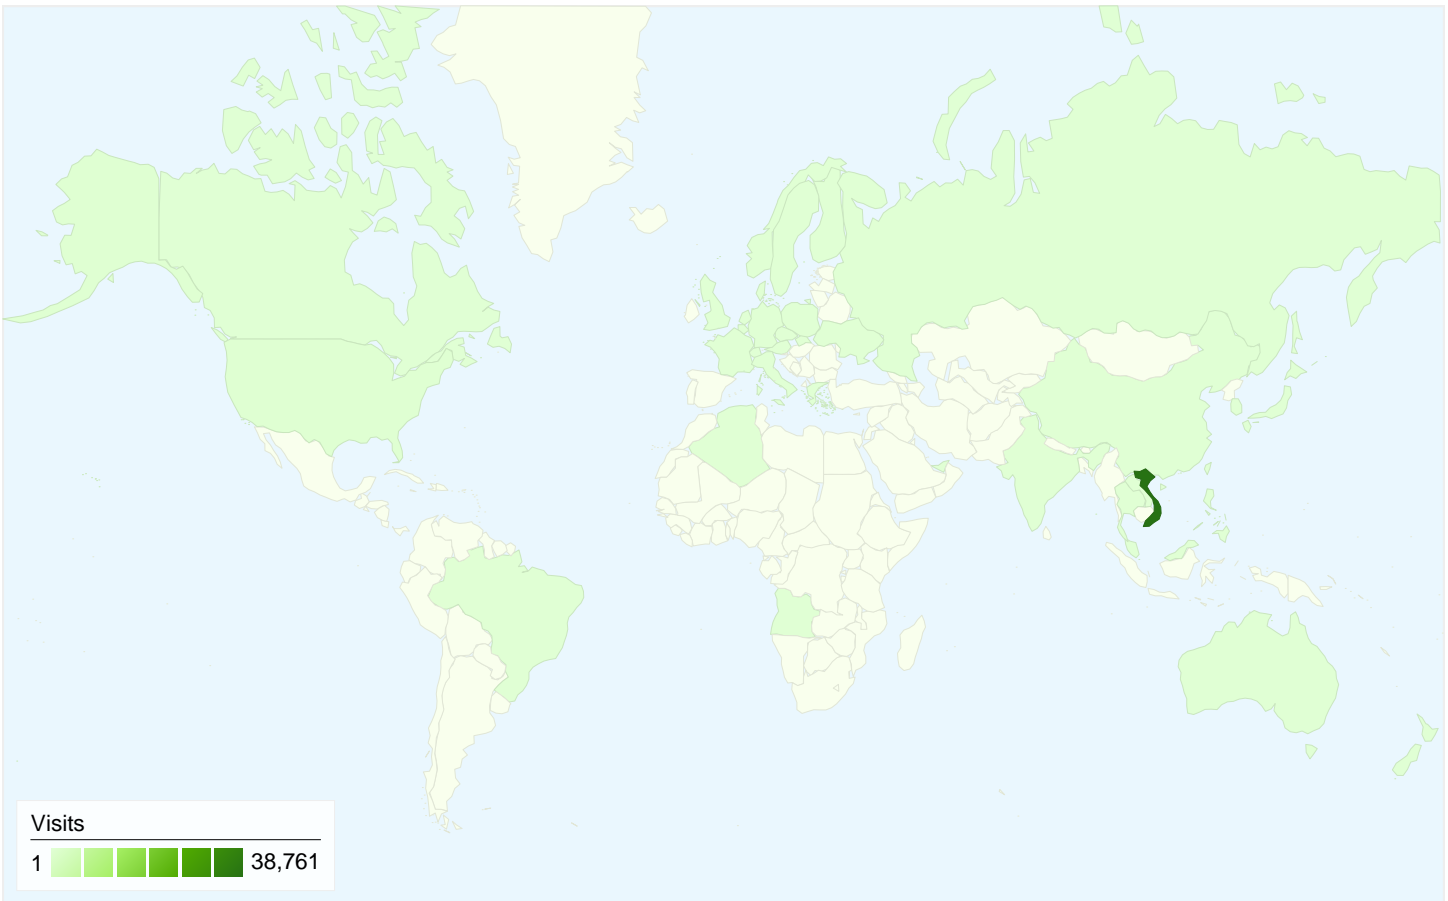

Visitors
24,433

Map Overlay world

Traffic Sources Overview

- **Search Engines**
24,183 (60.70%)
- **Direct Traffic**
13,924 (34.95%)
- **Referring Sites**
1,731 (4.35%)

Content Overview

Pages	Pageviews	% Pageviews
/	14,194	12.35%
/?cid=4,3&txtiditem=0	2,429	2.11%
/?cid=4,3&txtiditem=14	2,164	1.88%
/index.php	1,812	1.58%
/?cid=4,3&txtiditem=3	1,667	1.45%

24,433 people visited this site

-  **39,838** Visits
-  **24,433** Absolute Unique Visitors
-  **114,938** Pageviews
-  **2.89** Average Pageviews
-  **00:04:26** Time on Site
-  **65.18%** Bounce Rate
-  **61.38%** New Visits

All traffic sources sent a total of 39,838 visits

-  **34.95%** Direct Traffic
-  **4.35%** Referring Sites
-  **60.70%** Search Engines

Top Traffic Sources

Sources	Visits	% visits	Keywords	Visits	% visits
google (organic)	23,699	59.49%	bwportal	424	1.75%
(direct) ((none))	13,924	34.95%	l/c	170	0.70%
cyvee.com (referral)	371	0.93%	cham soc khách hàng	142	0.59%
yahoo (organic)	329	0.83%	chm sóc khách hàng	114	0.47%
google.com.vn (referral)	119	0.30%	pfizer	94	0.39%

39,838 visits came from 38 countries/territories

Site Usage

Country/Territory	Visits	Pages/Visit	Avg. Time on Site	% New Visits	Bounce Rate
Visits 39,838 % of Site Total: 100.00%	Pages/Visit 2.89 Site Avg: 2.89 (0.00%)	Avg. Time on Site 00:04:26 Site Avg: 00:04:26 (0.00%)	% New Visits 61.37% Site Avg: 61.24% (0.22%)	Bounce Rate 65.18% Site Avg: 65.18% (0.00%)	
Vietnam	38,761	2.88	00:04:25	61.60%	65.24%
United States	312	2.73	00:03:29	41.99%	75.64%
Singapore	130	2.55	00:05:02	52.31%	53.08%
Japan	114	3.28	00:04:50	56.14%	53.51%
China	82	2.90	00:02:29	37.80%	76.83%
Australia	65	3.51	00:04:00	69.23%	60.00%
South Korea	52	3.27	00:05:21	75.00%	67.31%
France	45	1.96	00:02:30	57.78%	71.11%
Algeria	44	4.11	00:12:14	4.55%	25.00%
Germany	40	3.22	00:03:24	72.50%	67.50%