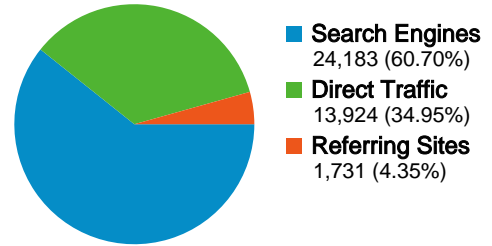

Top Traffic Sources

Sources	Visits	% visits	Keywords	Visits	% visits
google (organic)	23,699	59.49%	bwportal	424	1.75%
(direct) ((none))	13,924	34.95%	l/c	170	0.70%
cyvee.com (referral)	371	0.93%	cham soc khách hàng	142	0.59%
yahoo (organic)	329	0.83%	chm sóc khách hàng	114	0.47%
google.com.vn (referral)	119	0.30%	pfizer	94	0.39%