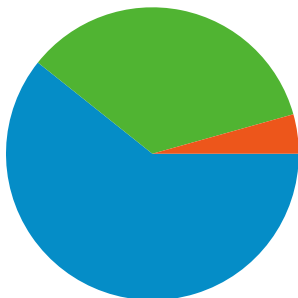

Traffic Sources Overview

- **Search Engines**
  24,183 (60.70%)
- **Direct Traffic**
  13,924 (34.95%)
- **Referring Sites**
  1,731 (4.35%)

Content Overview

Pages	Pageviews	% Pageviews
/	14,194	12.35%
/?cid=4,3&txtiditem=0	2,429	2.11%
/?cid=4,3&txtiditem=14	2,164	1.88%
/index.php	1,812	1.58%
/?cid=4,3&txtiditem=3	1,667	1.45%